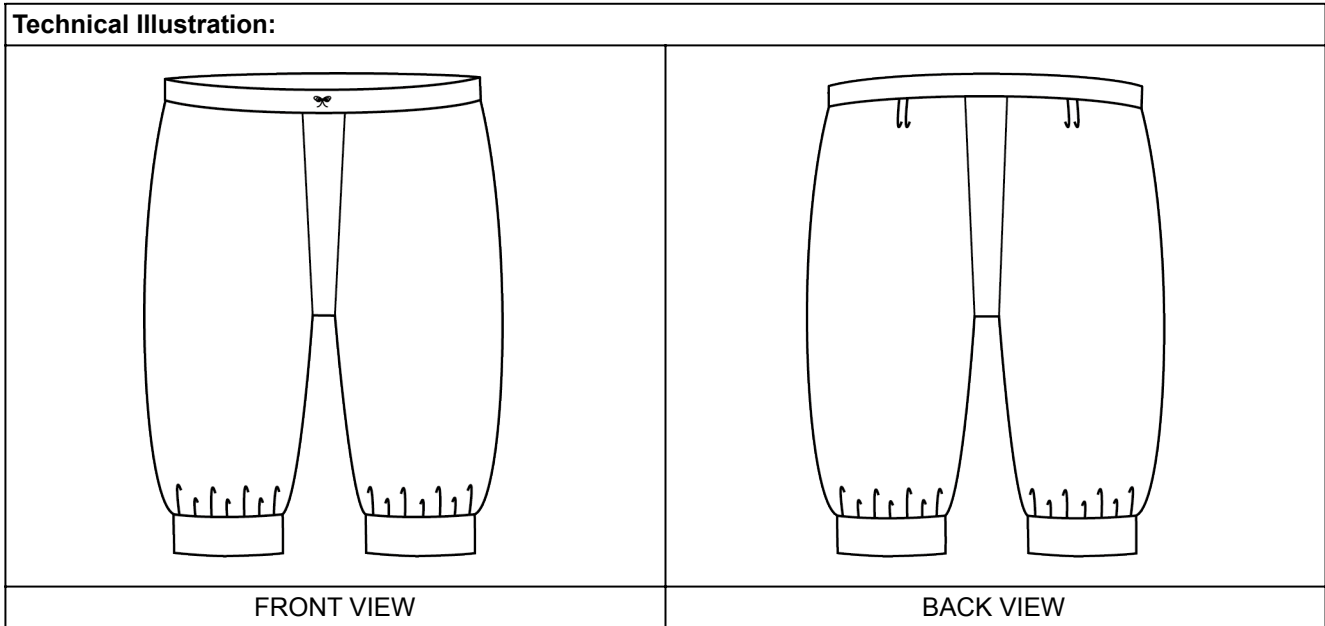

Safety Information			
Product:	Trousers	Size Range:	S - 3XL
Modell:	Tilda		
Item-No.:	020055FB		

BURGSCHNEIDER™

Material Composition:

60% Wool, Wolle, laine, wol, uld, villa, ull, ylle, lana, lã, wełna, vlna
37% Polyester, polyesteri, poliestere, poliéster, poliester
3% Nylon, nailon