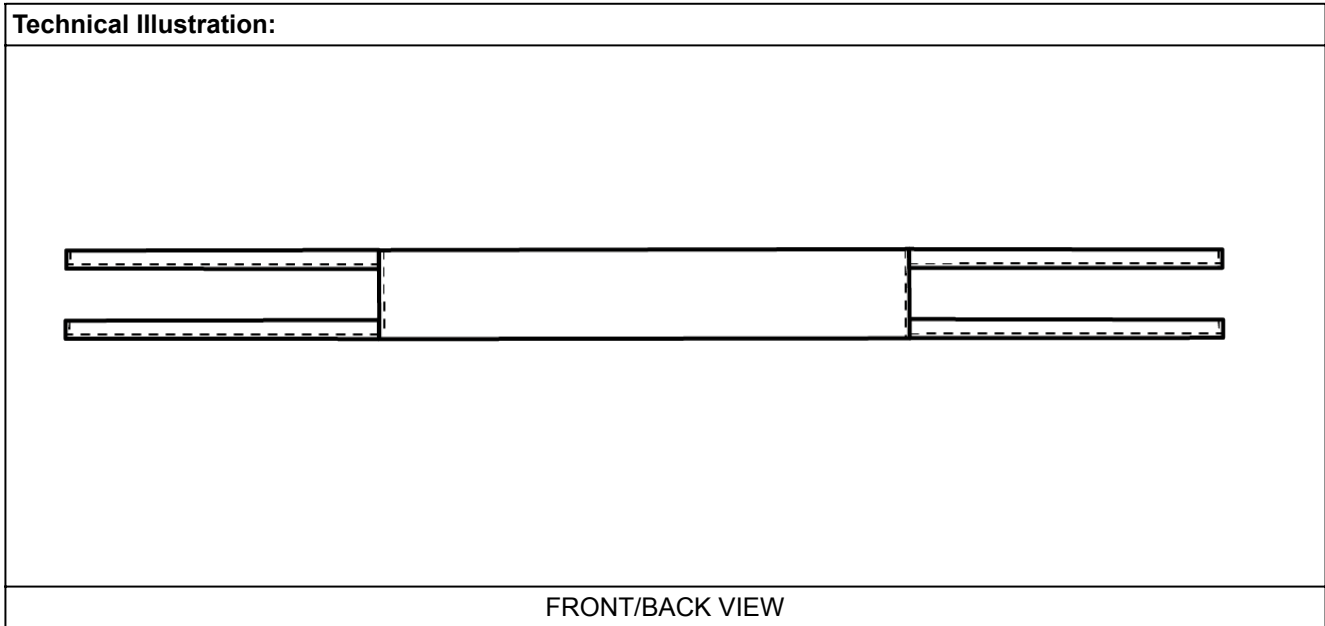

Safety Information			
Product:	Belt	Size Range:	S/M, L/XL, 2XL/3XL
Modell:	Sieglinde		
Item-No.:	070008YC		

BURGSCHNEIDER™

Material Composition:
100% Cotton, Baumwolle, coton, katoen, bomuld, pumpuli, bomull, cotone, algodón, algodão, bawenta, bavlna