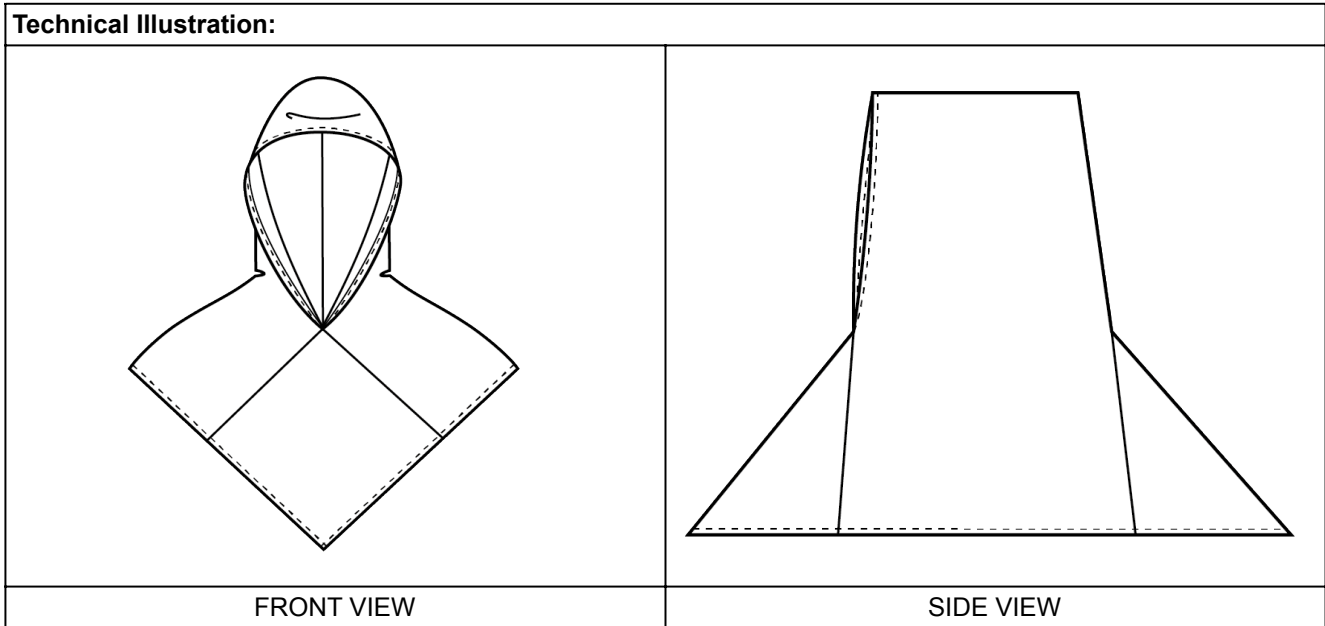

Safety Information			
Product:	Cowl	Size Range:	S/M, L/XL
Modell:	Knud		
Item-No.:	040002FB		

BURGSCHNEIDER™

Material Composition:

60% Wool, Wolle, laine, wol, uld, villa, ull, ylle, lana, lã, wełna, vlna
37% Polyester, polyesteri, poliester, poliéster, poliester
3% Nylon, nailon